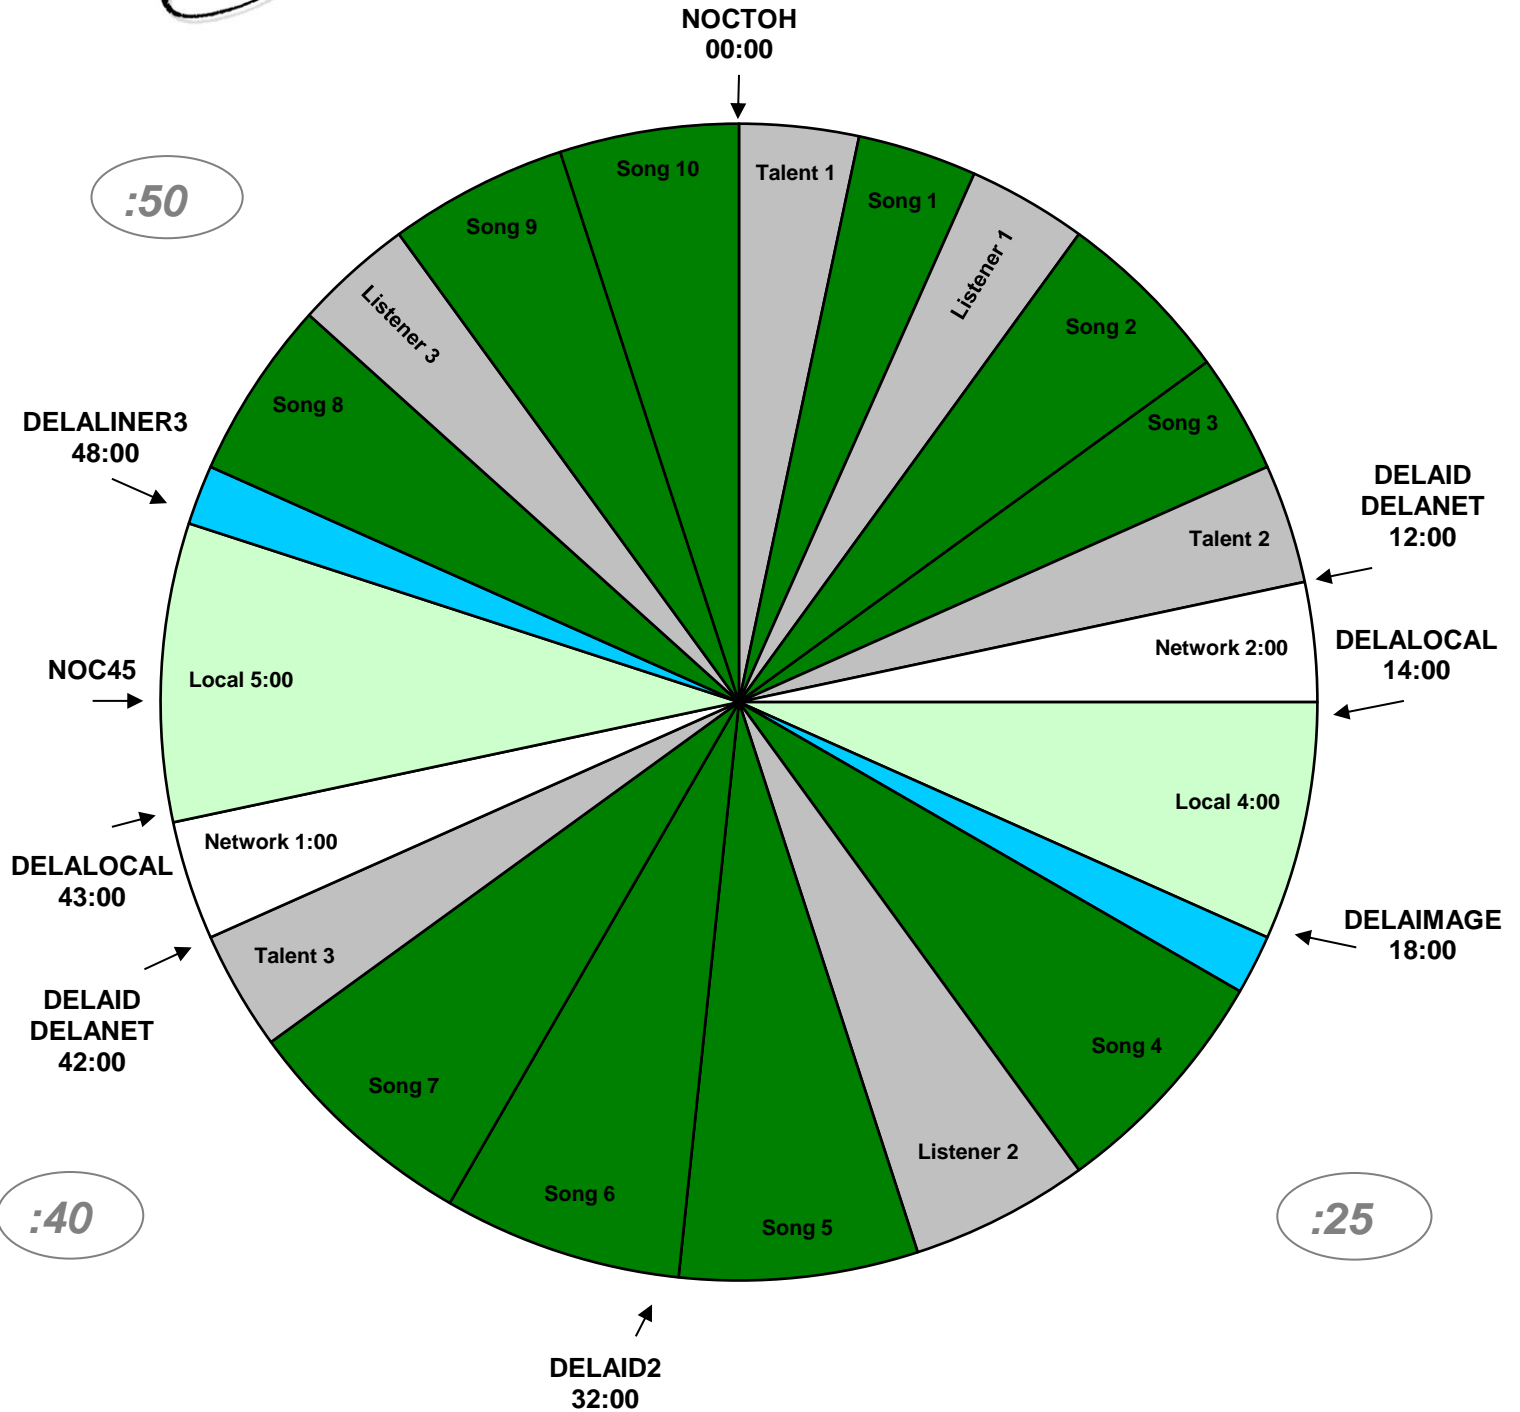

**PROGRAM CLOCK**  
**XDS Program: Delilah Saturday**  
 Effective July 1st, 2013  
 Premiere XDS PRO4-P Satellite  
 7pm-Midnight (Eastern)  
 4pm - 9pm (Pacific)

For Technical Assistance Call  
 Premiere Network Operations Center: (800) 276-4431  
 Technical Info: <http://engineering.premiereradio.com>

Delilah Relay	Function
DELALOCAL	Local Break / Net Release
DELAIMAGE	Fires local 27s liner over 30s network jingle
DELALINER3	Fires 11 second drop over 15s network jingle
DELANET	Fires Network break
DELAID	Fires 3 second station ID/positioner
NOCTOH	NOC Top of Hour Time Sync/Opt. :05s dry ID
NOC45	NOC 45 min Time Sync
DELAID2	05s optional station ID/positioner (dry)
DELACALL	05s optional Liner Before Caller (dry)